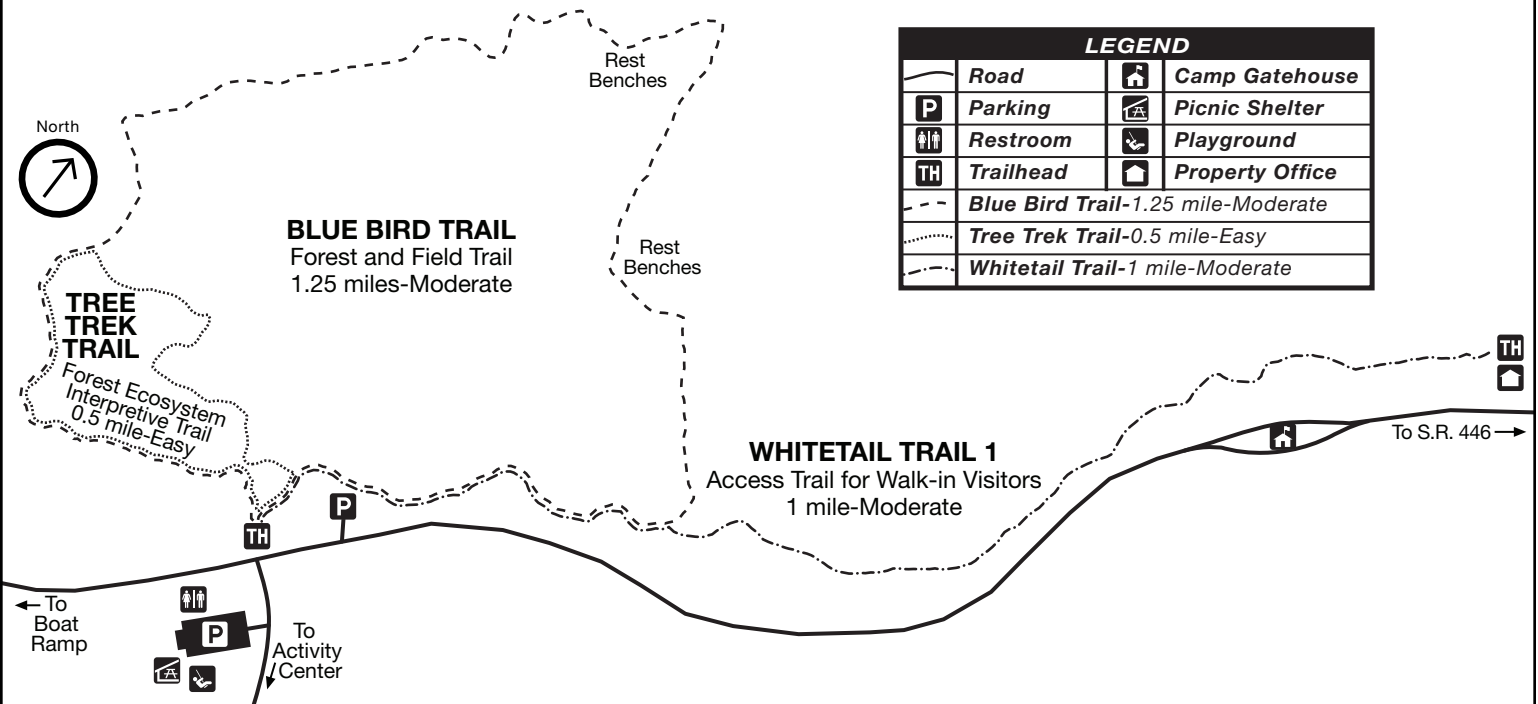

FAIRFAX STATE RECREATION AREA

Big Oak Hiking Trails

- Camping prohibited
- Fires prohibited

NEED ASSISTANCE DURING YOUR STAY?
Contact the park office, gatehouse or other DNR personnel.
Park Office: 812-837-9546
Dial 911 for all emergencies.

PARK OFFICE HOURS:
 Mon.-Fri. 8:00 a.m.-4:00 p.m.
 Weekend & seasonal hours vary.

The mission of the Interpretive Services is to provide information and offer interpretive experiences with Indiana's natural and cultural resources to visitors, staff and a diverse public. Contact the Interpretive Naturalist or park office with comments or concerns about the trails.

PAYNETOWN STATE RECREATION AREA

Tree Trek, Blue Bird and Whitetail Hiking Trails

ALLEN'S CREEK STATE RECREATION AREA

Turkey Trot Trail

NEED ASSISTANCE DURING YOUR STAY?
 Contact the park office, gatehouse or other DNR personnel.
Park Office: 812-837-9546
 Dial 911 for all emergencies.