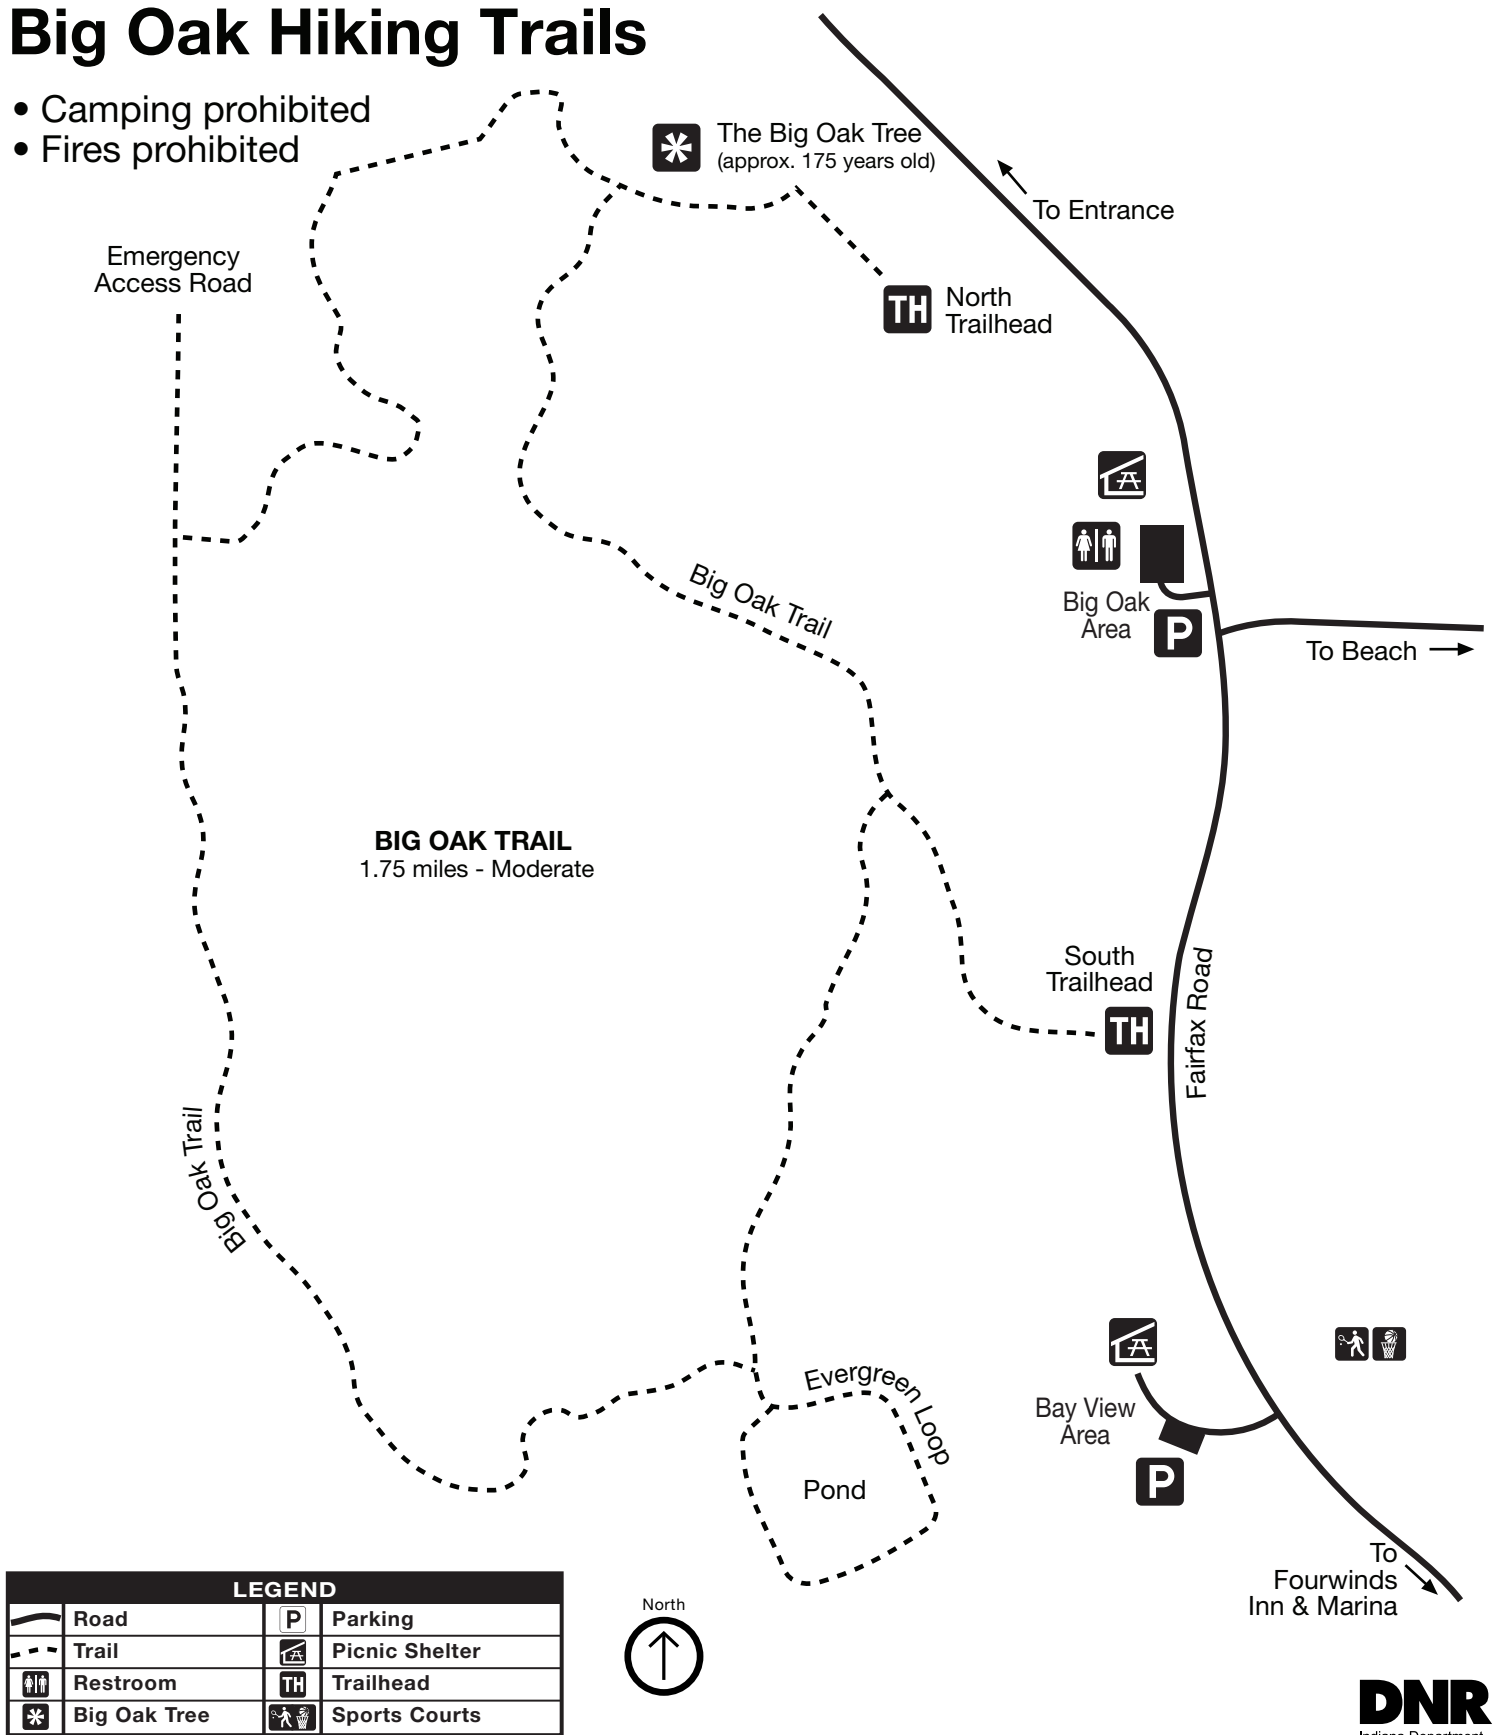

FAIRFAX STATE RECREATION AREA

Big Oak Hiking Trails

- Camping prohibited
- Fires prohibited

NEED ASSISTANCE DURING YOUR STAY?
Contact the park office, gatehouse or other DNR personnel.
Park Office: 812-837-9546
Dial 911 for all emergencies.

PAYNETOWN STATE RECREATION AREA

Tree Trek, Blue Bird and Whitetail Hiking Trails

ALLEN'S CREEK STATE RECREATION AREA

Turkey Trot Trail

NEED ASSISTANCE DURING YOUR STAY?
 Contact the park office, gatehouse or other DNR personnel.
Park Office: 812-837-9546
 Dial 911 for all emergencies.