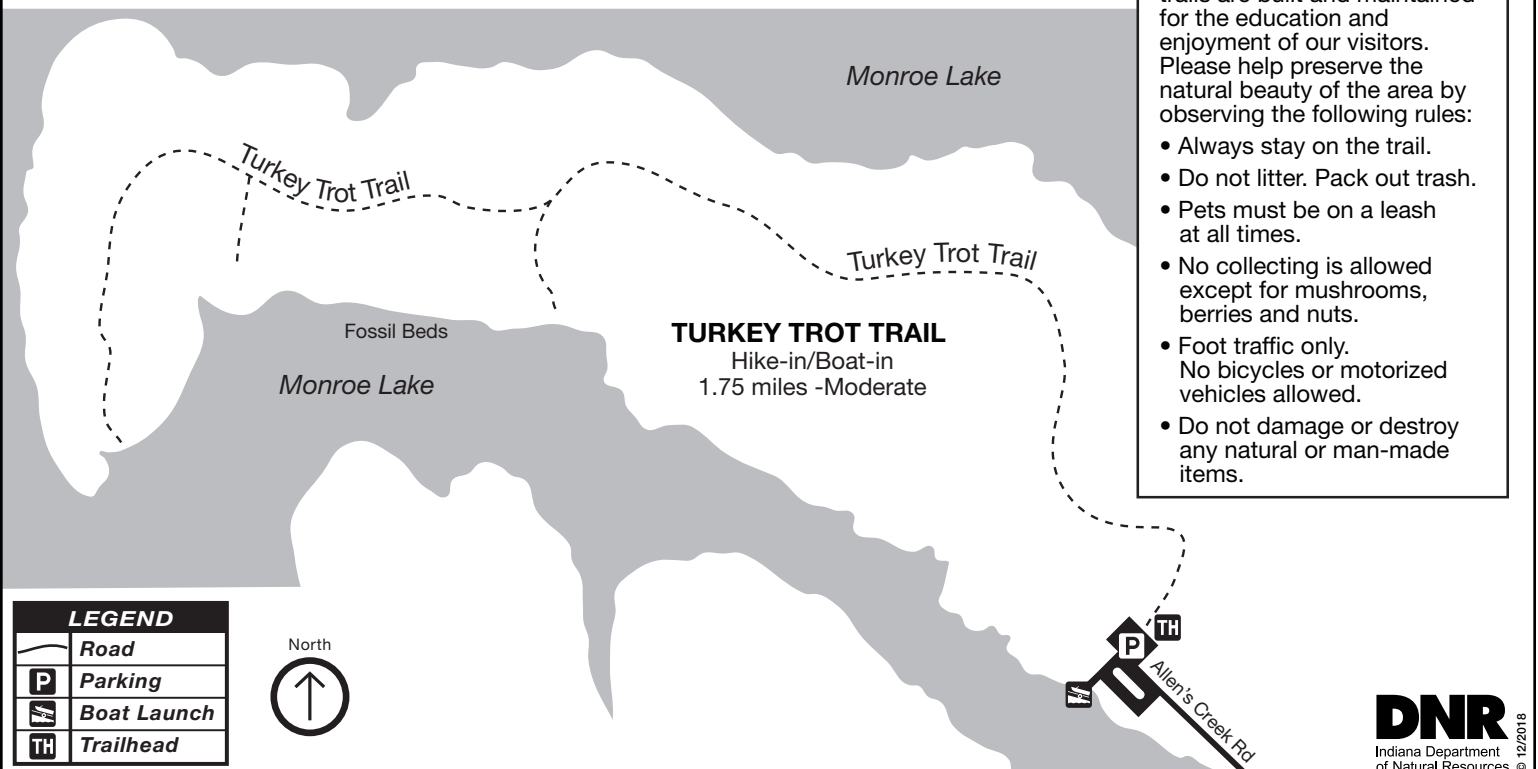

PAYNETOWN STATE RECREATION AREA

Tree Trek, Blue Bird and Whitetail Hiking Trails

ALLEN'S CREEK STATE RECREATION AREA

Turkey Trot Trail

NEED ASSISTANCE DURING YOUR STAY?
 Contact the park office, gatehouse or other DNR personnel.
Park Office: 812-837-9546
 Dial 911 for all emergencies.