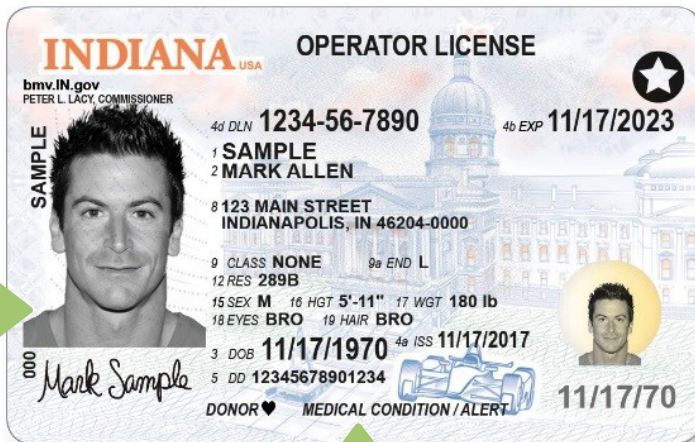

3 IMPORTANT DIFFERENCES

Indiana has a new Driver's License, ID, and Permit design.

1

BLACK AND WHITE PHOTO

Photos feature a laser engraved personal image.

2

BETTER ORGANIZED INFORMATION

Easy to read.

3

INDIANA FOCUSED IMAGERY

Race cars for Driver's Licenses and cardinals for IDs.

Your current Indiana driver's license, permit, or ID is valid until the expiration date printed on the card.

Make sure to check for the  – the Real ID deadline is October 1, 2020!