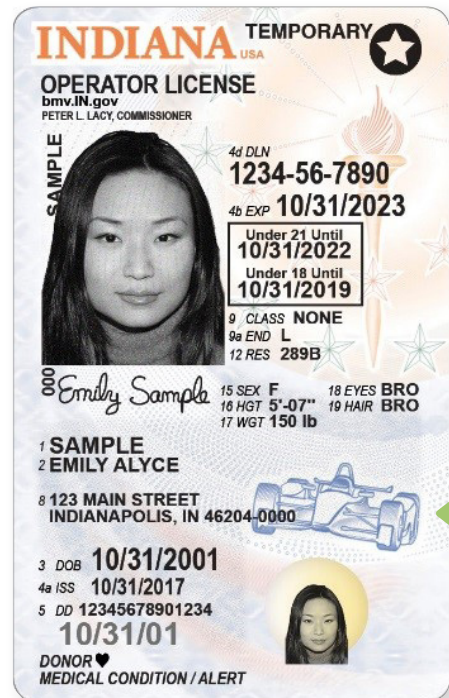

3 IMPORTANT DIFFERENCES

Indiana has a new Driver's License, ID, and Permit design.

1

BLACK AND WHITE PHOTO

Photos feature a laser engraved personal image.

2

BETTER ORGANIZED INFORMATION

Easy to read.

3

INDIANA FOCUSED IMAGERY

Race cars for Driver's Licenses and cardinals for IDs.

Your current Indiana driver's license, permit, or ID is valid until the expiration date printed on the card.

Make sure to check for the  – the Real ID deadline is October 1, 2020!